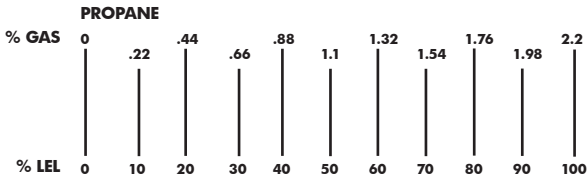

PERCENT GAS / PERCENT LEL CONVERSION CHART

METHANE / NATURAL GAS

%GAS	0	.5	1	1.5	2	2.5	3	3.5	4	4.5	5	
	0	10	20	30	40	50	60	70	80	90	100	5% Scale
%LEL	0	11.1	22.2	33.3	44.4	55.5	66.7	77.8	88.9	100		4.5% Scale
	0	12.5	25	37.5	50	62.5	75	87.5	100			4% Scale

Chart courtesy of SENSIT TECHNOLOGIES • Valparaiso, IN 46383
(219) 465-2700 • www.GasLeakSensors.com

PERCENT GAS / PERCENT LEL CONVERSION CHART

Chart courtesy of SENSIT TECHNOLOGIES • Valparaiso, IN 46383
(219) 465-2700 • www.GasLeakSensors.com